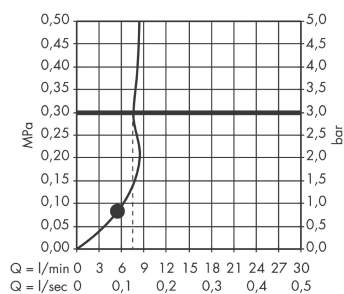

Croma E

Hand shower 110 1jet EcoSmart

Finish: **Matt Black** Article Number: **26815670**

Description

product features

- shower head size: 110 mm
- spray type: Rain
- spray disc surface: easy cleanable plastic spray disc, white
- maximum flow rate at 3 bar: 9 l/min
- minimum flow pressure: 1 bar
- with internal water conduction
- rinseable screen seal
- connection thread G ½
- suitable for continuous flow water heaters

Technology

Product image

Scale drawing

Flowchart

The consumption was measured in combination with the appropriate fittings (thermostat/mixer/ in-wall valve) to reflect actual application in practice.

Croma E
Hand shower 110 1jet EcoSmart
Finish: **Matt Black** Article Number: **26815670**

Exploded Drawing

Year of production: >11/20

Croma E
Hand shower 110 1jet EcoSmart
 Finish: **Matt Black** Article Number: **26815670**

Spare part list

Year of production: >11/20

Pos.	Description	Article Number	PC	PU
1	flow limiter (9 l/min)	95659000	3	1
2	filter packing	94246000	1	1