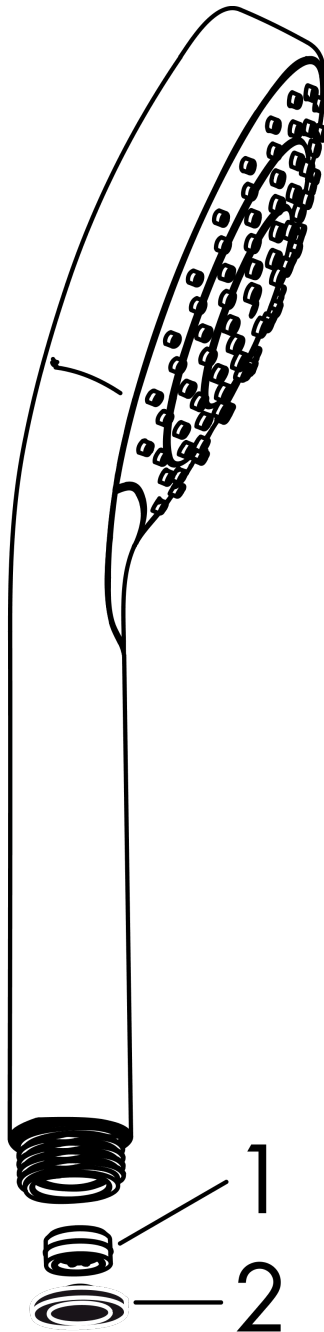

Croma E

Hand shower 110 1jet EcoSmart

Finish: **Matt Black** Article Number: **26815670**

Description

product features

- shower head size: 110 mm
- spray type: Rain
- spray disc surface: easy cleanable plastic spray disc, white
- maximum flow rate at 3 bar: 9 l/min
- minimum flow pressure: 1 bar
- with internal water conduction
- rinseable screen seal
- connection thread G ½
- suitable for continuous flow water heaters

Technology

Product image

Scale drawing

Flowchart

The consumption was measured in combination with the appropriate fittings (thermostat/mixer/ in-wall valve) to reflect actual application in practice.

Croma E
Hand shower 110 1jet EcoSmart
Finish: **Matt Black** Article Number: **26815670**

Exploded Drawing

Year of production: >11/20

Croma E
Hand shower 110 1jet EcoSmart
 Finish: **Matt Black** Article Number: **26815670**

Spare part list

Year of production: >11/20

Pos.	Description	Article Number	PC	PU
1	flow limiter (9 l/min)	95659000	3	1
2	filter packing	94246000	1	1