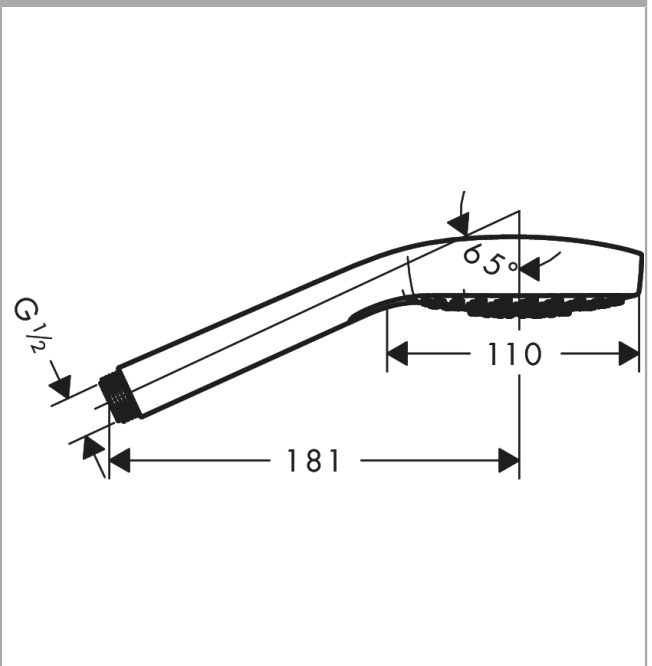

Croma E

Hand shower 110 1jet EcoSmart

Finish: **Matt Black** Article Number: **26815670**

Description

product features

- shower head size: 110 mm
- spray type: Rain
- spray disc surface: easy cleanable plastic spray disc, white
- maximum flow rate at 3 bar: 9 l/min
- minimum flow pressure: 1 bar
- with internal water conduction
- rinseable screen seal
- connection thread G ½
- suitable for continuous flow water heaters

Technology

Product image

Scale drawing

Flowchart

The consumption was measured in combination with the appropriate fittings (thermostat/mixer/ in-wall valve) to reflect actual application in practice.

Croma E
Hand shower 110 1jet EcoSmart
Finish: **Matt Black** Article Number: **26815670**

Exploded Drawing

Year of production: >11/20

Croma E
Hand shower 110 1jet EcoSmart
 Finish: **Matt Black** Article Number: **26815670**

Spare part list

Year of production: >11/20

Pos.	Description	Article Number	PC	PU
1	flow limiter (9 l/min)	95659000	3	1
2	filter packing	94246000	1	1